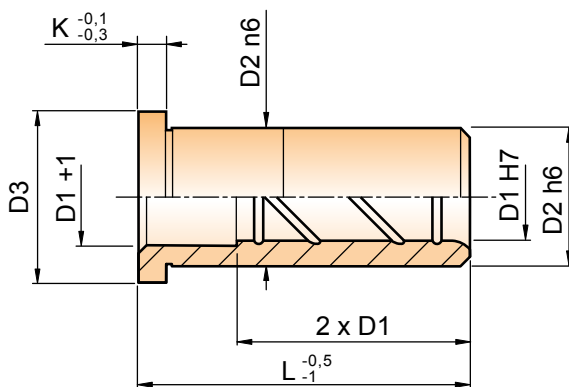

## BRONZE GUIDE BUSH WITH COLLAR

FÜHRUNGSBUCHSE VOLLBRONZE | BUSSOLA GUIDA BRONZO INTEGRALE

Material: bronze Hardness: - Execution: inner and outer diameter fine ground	STOCK		HOW TO ORDER B1B * D1 * L (B1B1622) B1B * D1 * D2 * L (only for D1 20-25)
--	-------	---	---