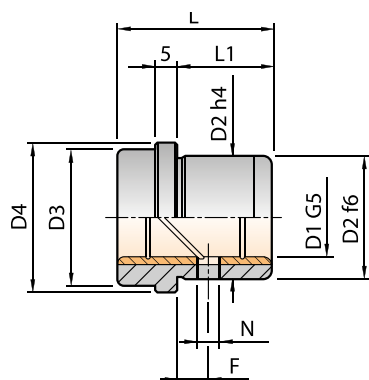

BEB

STEEL/BRONZE DEMOUNTABLE GUIDE BUSH

FÜHRUNGSBUCHSE MIT BUND MIT BRONZEEINSATZ | BUSSOLA ESTRAIBILE ACCIAIO/BRONZO

Material: 1.7131 - Bronze

Hardness: 52÷54 HRC

Execution: inner diameter bronze insert, honed; D3 fine ground

STOCK

HOW TO ORDER

BEB * D1 * TYPE (BEB18C)

TYPE C - XM

Upon request

D1 ≤ 25 3 pcs. S6 + V615

D1 > 25 3 pcs. S8 or SA8 + V820

TYPE M - XL - L

| D1 | D2 | D3 | D4 | R | M | N | F | L | L1 | TYPE |
|---------|-----|-----|-----|------|-------|-----|-----|-----|----|------|
| 18 - 19 | 28 | 29 | 34 | 21 | --- | 5 | 8 | 31 | 18 | C |
| | | 31 | | | M6X1 | --- | --- | 50 | 37 | XM |
| | | | | | | | | 70 | 27 | XL |
| 24 - 25 | 38 | 39 | 44 | 26 | --- | 5 | 12 | 36 | 23 | C |
| | | 41 | | | M10X1 | --- | --- | 55 | 42 | XM |
| | | | | | | | | 80 | 23 | M |
| | | | | | | | | | 32 | XL |
| 30 - 32 | 45 | 48 | 53 | 31,5 | --- | 5 | 16 | 43 | 30 | C |
| | | 50 | | | M10X1 | --- | --- | 60 | 47 | XM |
| | | | | | | | | | 26 | M |
| | | | | | | | | 90 | 37 | XL |
| 40 - 42 | 54 | 58 | 63 | 36,5 | --- | 8 | 19 | 51 | 38 | C |
| | | 60 | | | M10X1 | --- | --- | 67 | 54 | XM |
| | | | | | | | | | 30 | M |
| | | | | | | | | 100 | 47 | XL |
| 50 - 52 | 65 | 74 | 79 | 44,5 | --- | 8 | 19 | 61 | 48 | C |
| | | 76 | | | M10X1 | --- | --- | 75 | 62 | XM |
| | | | | | | | | | 35 | M |
| | | | | | | | | 110 | 57 | XL |
| 63 | 81 | 87 | 92 | 51 | --- | 8 | 19 | 74 | 61 | C |
| | | 89 | | | M10X1 | --- | --- | 90 | 77 | XM |
| | | | | | | | | | 48 | M |
| | | | | | | | | 130 | 67 | XL |
| 80 | 100 | 106 | 111 | 60,5 | --- | 8 | 19 | 91 | 78 | C |
| | | 108 | | | M10X1 | --- | --- | 100 | 48 | M |
| | | | | | | | | | 77 | XL |
| | | | | | | | | 150 | 48 | L |