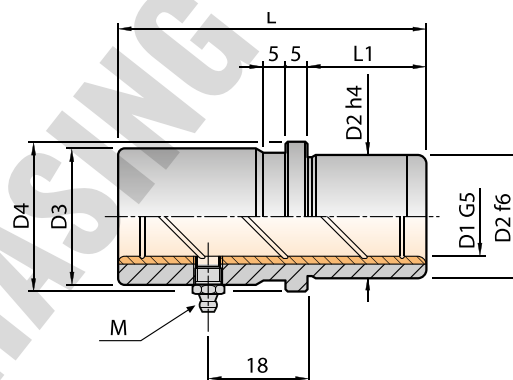

BEB

STEEL/BRONZE DEMOUNTABLE GUIDE BUSH

FÜHRUNGSBUCHSE MIT BUND MIT BRONZEEINSATZ | BUSSOLA ESTRAIBILE ACCIAIO/BRONZO

Material: 1.7131 - Bronze

Hardness: 52÷54 HRC

Execution: inner diameter bronze insert, honed; D3 fine ground

STOCK

HOW TO ORDER

BEB * D1 * TYPE (BEB18C)

TYPE C - XM

Upon request

D1 ≤ 25 3 pcs. S6 + V615

D1 > 25 3 pcs. S8 or SA8 + V820

TYPE M - XL - L

| D1 | D2 | D3 | D4 | R | M | N | F | L | L1 | TYPE |
|---------|-----|-----|-----|------|-------|-----|-----|-----|----|------|
| 18 - 19 | 28 | 29 | 34 | 21 | --- | 5 | 8 | 31 | 18 | C |
| | | 31 | | | M6X1 | --- | --- | 50 | 37 | XM |
| | | | | | | | | 70 | 27 | XL |
| 24 - 25 | 38 | 39 | 44 | 26 | --- | 5 | 12 | 36 | 23 | C |
| | | 41 | | | M10X1 | --- | --- | 55 | 42 | XM |
| | | | | | | | | 80 | 23 | M |
| | | | | | | | | | 32 | XL |
| 30 - 32 | 45 | 48 | 53 | 31,5 | --- | 5 | 16 | 43 | 30 | C |
| | | 50 | | | M10X1 | --- | --- | 60 | 47 | XM |
| | | | | | | | | | 26 | M |
| | | | | | | | | 90 | 37 | XL |
| 40 - 42 | 54 | 58 | 63 | 36,5 | --- | 8 | 19 | 51 | 38 | C |
| | | 60 | | | M10X1 | --- | --- | 67 | 54 | XM |
| | | | | | | | | | 30 | M |
| | | | | | | | | 100 | 47 | XL |
| 50 - 52 | 65 | 74 | 79 | 44,5 | --- | 8 | 19 | 61 | 48 | C |
| | | 76 | | | M10X1 | --- | --- | 75 | 62 | XM |
| | | | | | | | | | 35 | M |
| | | | | | | | | 110 | 57 | XL |
| 63 | 81 | 87 | 92 | 51 | --- | 8 | 19 | 74 | 61 | C |
| | | 89 | | | M10X1 | --- | --- | 90 | 77 | XM |
| | | | | | | | | | 48 | M |
| | | | | | | | | 130 | 67 | XL |
| 80 | 100 | 106 | 111 | 60,5 | --- | 8 | 19 | 91 | 78 | C |
| | | 108 | | | M10X1 | --- | --- | 100 | 48 | M |
| | | | | | | | | | 77 | XL |
| | | | | | | | | 150 | 48 | L |