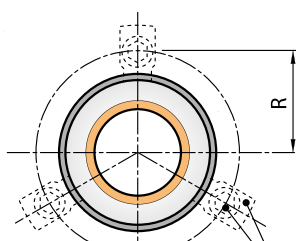

BEB

STEEL/BRONZE DEMOUNTABLE GUIDE BUSH

FÜHRUNGSBUCHSE MIT BUND MIT BRONZEEINSATZ | BUSSOLA ESTRAIBILE ACCIAIO/BRONZO

Material: 1.7131 - Bronze

Hardness: 52÷54 HRC

Execution: inner diameter bronze insert, honed; D3 fine ground

STOCK

HOW TO ORDER

BEB * D1 * TYPE (BEB18C)

TYPE C - XM

Upon request

D1 ≤ 25 3 pcs. S6 + V615

D1 > 25 3 pcs. S8 or SA8 + V820

TYPE M - XL - L

| D1 | D2 | D3 | D4 | R | M | N | F | L | L1 | TYPE |
|---------|-----|-----|-----|------|-------|-----|-----|-----|----|------|
| 18 - 19 | 28 | 29 | 34 | 21 | --- | 5 | 8 | 31 | 18 | C |
| | | 31 | | | M6X1 | --- | --- | 50 | 37 | XM |
| | | | | | | | | 70 | 27 | XL |
| 24 - 25 | 38 | 39 | 44 | 26 | --- | 5 | 12 | 36 | 23 | C |
| | | 41 | | | M10X1 | --- | --- | 55 | 42 | XM |
| | | | | | | | | 80 | 23 | M |
| | | | | | | | | | 32 | XL |
| 30 - 32 | 45 | 48 | 53 | 31,5 | --- | 5 | 16 | 43 | 30 | C |
| | | 50 | | | M10X1 | --- | --- | 60 | 47 | XM |
| | | | | | | | | | 26 | M |
| | | | | | | | | 90 | 37 | XL |
| 40 - 42 | 54 | 58 | 63 | 36,5 | --- | 8 | 19 | 51 | 38 | C |
| | | 60 | | | M10X1 | --- | --- | 67 | 54 | XM |
| | | | | | | | | | 30 | M |
| | | | | | | | | 100 | 47 | XL |
| 50 - 52 | 65 | 74 | 79 | 44,5 | --- | 8 | 19 | 61 | 48 | C |
| | | 76 | | | M10X1 | --- | --- | 75 | 62 | XM |
| | | | | | | | | | 35 | M |
| | | | | | | | | 110 | 57 | XL |
| 63 | 81 | 87 | 92 | 51 | --- | 8 | 19 | 74 | 61 | C |
| | | 89 | | | M10X1 | --- | --- | 90 | 77 | XM |
| | | | | | | | | | 48 | M |
| | | | | | | | | 130 | 67 | XL |
| 80 | 100 | 106 | 111 | 60,5 | --- | 8 | 19 | 91 | 78 | C |
| | | 108 | | | M10X1 | --- | --- | 100 | 48 | M |
| | | | | | | | | | 77 | XL |
| | | | | | | | | 150 | 48 | L |