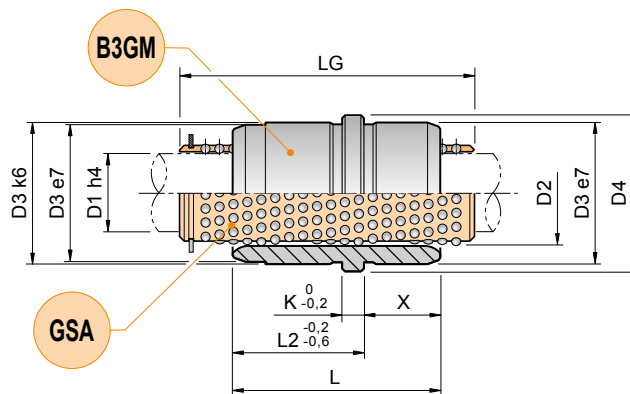

## BALL CAGE AND GUIDE BUSH FOR EJECTOR SET

KUGELFÜHRUNGSBUCHSE FÜR AUSWERFERPAKET | GRUPPO BUSSOLA / GABBIA A SFERE PER TAVOLINO

Material: Bush: 1.7131 ; Cage: brass	STOCK	3D-CAD	HOW TO ORDER <b>B12M * D1 * LG (B12M1240)</b>
Hardness: Bush: 61÷63 HRC			
Execution: inner diameter honed; outer diameter fine ground			