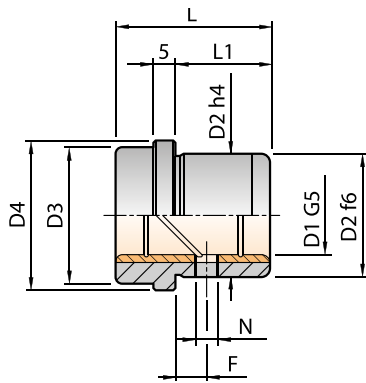

BEP

BRONZE PLATED DEMOUNTABLE BUSH

FÜHRUNGSBUCHSE MIT BUND BRONZEPLATTIERT | BUSSOLA ESTRAIBILE RIVESTIMENTO BRONZO

Material: C45 - Bronze Hardness: D2 54÷58 HRC (induction) Execution: inner diameter bronze plated, honed; D2 fine ground	STOCK	HOW TO ORDER BEP * D1 * TYPE (BEP18C)
---	-------	--

TYPE C - XM

TYPE M - XL - L

D1	D2	D3	D4	R	M	N	F	L	L1	TYPE
18 - 19	28	29	34	21	---	5	8	31	18	C
		31			---	---	50	37	XM	
		31	M6X1		---	---	70	27	XL	
			---		---	---	18	18	L	
24 - 25	38	39	44	26	---	5	12	36	23	C
		41			---	---	55	42	XM	
		41	M10X1		---	---	80	23	M	
			---		---	---	23	32	XL	
30 - 32	45	48	53	31,5	---	5	16	43	30	C
		50			---	---	60	47	XM	
		50	M10X1		---	---	90	26	M	
			---		---	---	26	37	XL	
40 - 42	54	58	63	36,5	---	8	19	51	38	C
		60			---	---	67	54	XM	
		60	M10X1		---	---	100	30	M	
			---		---	---	30	47	XL	
50 - 52	65	74	79	44,5	---	8	19	61	48	C
		76			---	---	75	62	XM	
		76	M10X1		---	---	110	35	M	
			---		---	---	35	57	XL	
63	81	87	92	51	---	8	19	74	61	C
		89			---	---	90	77	XM	
		89	M10X1		---	---	130	48	M	
			---		---	---	48	67	XL	
80	100	106	111	60,5	---	8	19	91	78	C
		108			---	---	100	48	M	
		108	M10X1		---	---	150	77	XL	
			---		---	---	48	48	L	