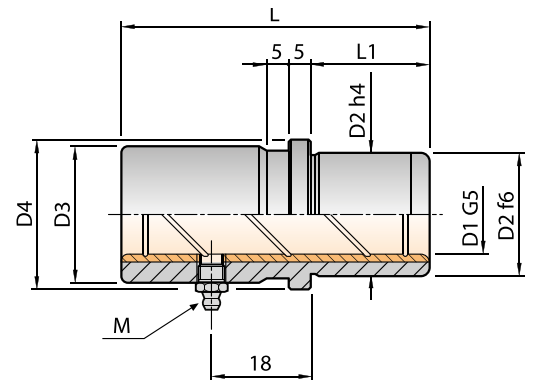

BEP

BRONZE PLATED DEMOUNTABLE BUSH

FÜHRUNGSBUCHSE MIT BUND BRONZEPLATTIERT | BUSSOLA ESTRAIBILE RIVESTIMENTO BRONZO

Material: C45 - Bronze Hardness: D2 54÷58 HRC (induction) Execution: inner diameter bronze plated, honed; D2 fine ground	STOCK	HOW TO ORDER BEP * D1 * TYPE (BEP18C)
---	-------	--

TYPE C - XM

TYPE M - XL - L

D1	D2	D3	D4	R	M	N	F	L	L1	TYPE
18 - 19	28	29	34	21	---	5	8	31	18	C
		31			---	---	50	37	XM	
		31	M6X1		---	---	70	27	XL	
			---		---	---	18	18	L	
24 - 25	38	39	44	26	---	5	12	36	23	C
		41			---	---	55	42	XM	
		41	M10X1		---	---	80	23	M	
			---		---	---	23	32	XL	
30 - 32	45	48	53	31,5	---	5	16	43	30	C
		50			---	---	60	47	XM	
		50	M10X1		---	---	90	26	M	
			---		---	---	26	37	XL	
40 - 42	54	58	63	36,5	---	8	19	51	38	C
		60			---	---	67	54	XM	
		60	M10X1		---	---	100	30	M	
			---		---	---	30	47	XL	
50 - 52	65	74	79	44,5	---	8	19	61	48	C
		76			---	---	75	62	XM	
		76	M10X1		---	---	110	35	M	
			---		---	---	35	57	XL	
63	81	87	92	51	---	8	19	74	61	C
		89			---	---	90	77	XM	
		89	M10X1		---	---	130	48	M	
			---		---	---	48	67	XL	
80	100	106	111	60,5	---	8	19	91	78	C
		108			---	---	100	48	M	
		108	M10X1		---	---	150	77	XL	
			---		---	---	48	48	L	