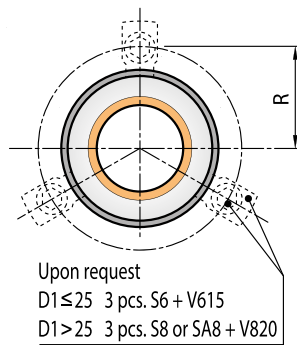

BEP

BRONZE PLATED DEMOUNTABLE BUSH

FÜHRUNGSBUCHSE MIT BUND BRONZEPLATTIERT | BUSSOLA ESTRAIBILE RIVESTIMENTO BRONZO

Material: C45 - Bronze Hardness: D2 54÷58 HRC (induction) Execution: inner diameter bronze plated, honed; D2 fine ground	STOCK	HOW TO ORDER BEP * D1 * TYPE (BEP18C)
---	-------	--

TYPE C - XM

TYPE M - XL - L

D1	D2	D3	D4	R	M	N	F	L	L1	TYPE
18 - 19	28	29	34	21	---	5	8	31	18	C
		31			---	---	50	37	XM	
		31	M6X1		---	---	70	27	XL	
			---		---	---	18	18	L	
24 - 25	38	39	44	26	---	5	12	36	23	C
		41			---	---	55	42	XM	
		41	M10X1		---	---	80	23	M	
			---		---	---	23	32	XL	
30 - 32	45	48	53	31,5	---	5	16	43	30	C
		50			---	---	60	47	XM	
		50	M10X1		---	---	90	26	M	
			---		---	---	26	37	XL	
40 - 42	54	58	63	36,5	---	8	19	51	38	C
		60			---	---	67	54	XM	
		60	M10X1		---	---	100	30	M	
			---		---	---	30	47	XL	
50 - 52	65	74	79	44,5	---	8	19	61	48	C
		76			---	---	75	62	XM	
		76	M10X1		---	---	110	35	M	
			---		---	---	35	57	XL	
63	81	87	92	51	---	8	19	74	61	C
		89			---	---	90	77	XM	
		89	M10X1		---	---	130	48	M	
			---		---	---	48	67	XL	
80	100	106	111	60,5	---	8	19	91	78	C
		108			---	---	100	48	M	
		108	M10X1		---	---	150	77	XL	
			---		---	---	48	48	L	